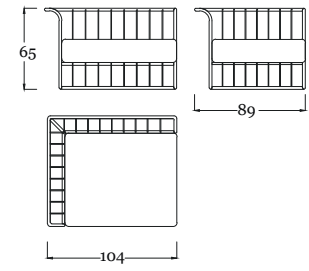

pg.41

*in the picture/in foto:*  
**Poktrona/armchair DIB7/A**  
Bronzo Outdoor - Corda verde - Tessuto SAV2 J235  
*Outdoor Bronze - Green rope - Fabric SAV2 J235*

pg.45

*in the picture/in foto:*  
**Divano/sofa DIB7/C**  
Bronzo Outdoor - Corda verde - Tessuto SAV2 J235  
*Outdoor Bronze - Green rope - Fabric SAV2 J235*  
**Tavolino/Coffe table E12/A**  
Bronzo Outdoor - Top Intarsio larice e mogano  
*Outdoor Bronze - Top Larch & mahogany wood inlay*