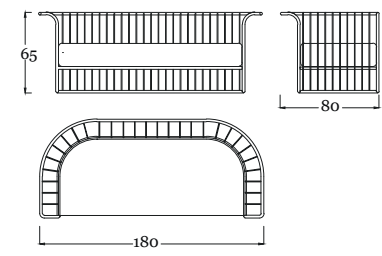

pg.41

*in the picture/in foto:*  
**Poktrona/armchair DIB7/A**  
Bronzo Outdoor - Corda verde - Tessuto SAV2 J235  
*Outdoor Bronze - Green rope - Fabric SAV2 J235*

pg.45

*in the picture/in foto:*  
**Divano/sofa DIB7/C**  
Bronzo Outdoor - Corda verde - Tessuto SAV2 J235  
*Outdoor Bronze - Green rope - Fabric SAV2 J235*  
**Tavolino/Coffe table E12/A**  
Bronzo Outdoor - Top Intarsio larice e mogano  
*Outdoor Bronze - Top Larch & mahogany wood inlay*