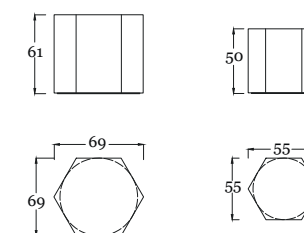

LIBERTY

PARIDE

SUN

FRAME GARDEN

BOHEME OUTDOOR

ESTER

CUBIK

LAMP / LAMPADE