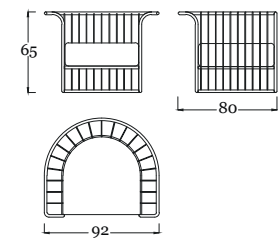

pg.41

*in the picture/in foto:*  
**Poktrona/armchair DIB7/A**  
Bronzo Outdoor - Corda verde - Tessuto SAV2 J235  
*Outdoor Bronze - Green rope - Fabric SAV2 J235*

pg.45

*in the picture/in foto:*  
**Divano/sofa DIB7/C**  
Bronzo Outdoor - Corda verde - Tessuto SAV2 J235  
*Outdoor Bronze - Green rope - Fabric SAV2 J235*  
**Tavolino/Coffe table E12/A**  
Bronzo Outdoor - Top Intarsio larice e mogano  
*Outdoor Bronze - Top Larch & mahogany wood inlay*