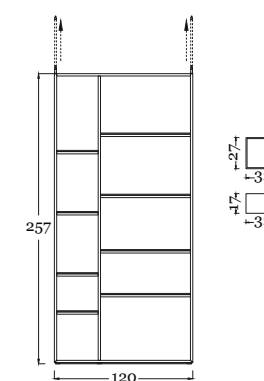

LIBERTY

PARIDE

SUN

FRAME GARDEN

BOHEME OUTDOOR

ESTER

CUBIK

LAMP / LAMPADE