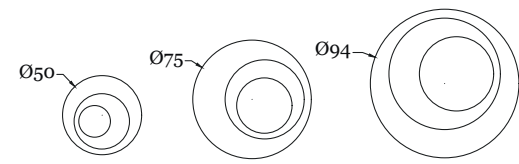

LAMP / LAMPADE

EOS

ECLIPSE

HALO

LEAF

WANDA