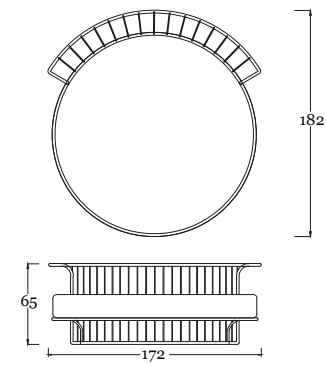

pg.41

*in the picture/in foto:*  
**Poktrona/armchair DIB7/A**  
Bronzo Outdoor - Corda verde - Tessuto SAV2 J235  
*Outdoor Bronze - Green rope - Fabric SAV2 J235*

pg.45

*in the picture/in foto:*  
**Divano/sofa DIB7/C**  
Bronzo Outdoor - Corda verde - Tessuto SAV2 J235  
*Outdoor Bronze - Green rope - Fabric SAV2 J235*  
**Tavolino/Coffe table E12/A**  
Bronzo Outdoor - Top Intarsio larice e mogano  
*Outdoor Bronze - Top Larch & mahogany wood inlay*