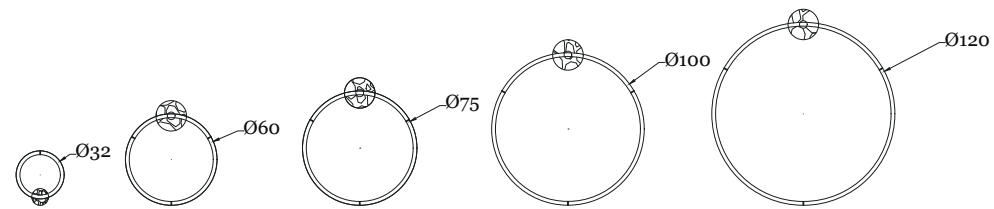

HALO

LEAF

WANDA