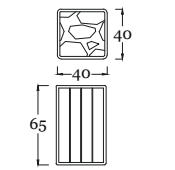

pg.41

*in the picture/in foto:*  
**Poktrona/armchair DIB7/A**  
Bronzo Outdoor - Corda verde - Tessuto SAV2 J235  
*Outdoor Bronze - Green rope - Fabric SAV2 J235*

pg.45

*in the picture/in foto:*  
**Divano/sofa DIB7/C**  
Bronzo Outdoor - Corda verde - Tessuto SAV2 J235  
*Outdoor Bronze - Green rope - Fabric SAV2 J235*  
**Tavolino/Coffe table E12/A**  
Bronzo Outdoor - Top Intarsio larice e mogano  
*Outdoor Bronze - Top Larch & mahogany wood inlay*