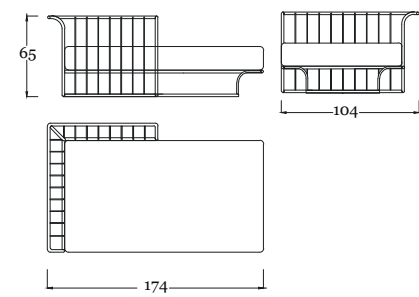

pg.41

*in the picture/in foto:*  
**Poktrona/armchair DIB7/A**  
Bronzo Outdoor - Corda verde - Tessuto SAV2 J235  
*Outdoor Bronze - Green rope - Fabric SAV2 J235*

pg.45

*in the picture/in foto:*  
**Divano/sofa DIB7/C**  
Bronzo Outdoor - Corda verde - Tessuto SAV2 J235  
*Outdoor Bronze - Green rope - Fabric SAV2 J235*  
**Tavolino/Coffe table E12/A**  
Bronzo Outdoor - Top Intarsio larice e mogano  
*Outdoor Bronze - Top Larch & mahogany wood inlay*