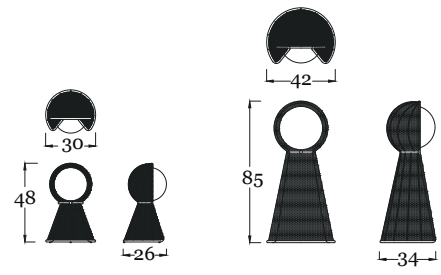

LAMP / LAMPADE

EOS