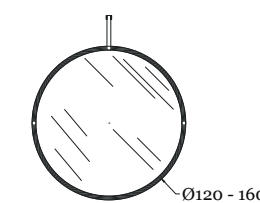

LIBERTY

PARIDE

SUN

FRAME GARDEN

BOHEME OUTDOOR

ESTER

CUBIK

LAMP / LAMPADE