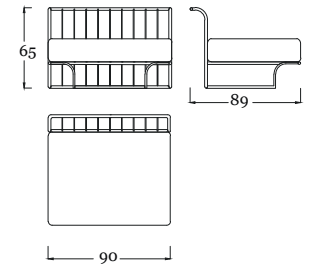

pg.41

*in the picture/in foto:*  
**Poktrona/armchair DIB7/A**  
Bronzo Outdoor - Corda verde - Tessuto SAV2 J235  
*Outdoor Bronze - Green rope - Fabric SAV2 J235*

pg.45

*in the picture/in foto:*  
**Divano/sofa DIB7/C**  
Bronzo Outdoor - Corda verde - Tessuto SAV2 J235  
*Outdoor Bronze - Green rope - Fabric SAV2 J235*  
**Tavolino/Coffe table E12/A**  
Bronzo Outdoor - Top Intarsio larice e mogano  
*Outdoor Bronze - Top Larch & mahogany wood inlay*