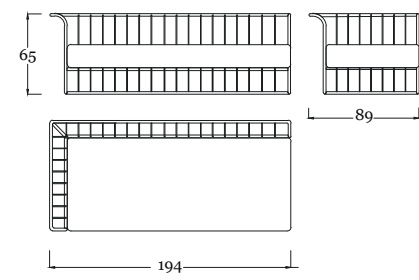

pg.41

*in the picture/in foto:*  
**Poktrona/armchair DIB7/A**  
Bronzo Outdoor - Corda verde - Tessuto SAV2 J235  
*Outdoor Bronze - Green rope - Fabric SAV2 J235*

pg.45

*in the picture/in foto:*  
**Divano/sofa DIB7/C**  
Bronzo Outdoor - Corda verde - Tessuto SAV2 J235  
*Outdoor Bronze - Green rope - Fabric SAV2 J235*  
**Tavolino/Coffe table E12/A**  
Bronzo Outdoor - Top Intarsio larice e mogano  
*Outdoor Bronze - Top Larch & mahogany wood inlay*