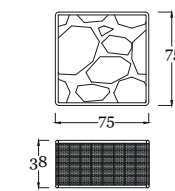

pg.41

*in the picture/in foto:*  
**Poktrona/armchair DIB7/A**  
Bronzo Outdoor - Corda verde - Tessuto SAV2 J235  
*Outdoor Bronze - Green rope - Fabric SAV2 J235*

pg.45

*in the picture/in foto:*  
**Divano/sofa DIB7/C**  
Bronzo Outdoor - Corda verde - Tessuto SAV2 J235  
*Outdoor Bronze - Green rope - Fabric SAV2 J235*  
**Tavolino/Coffe table E12/A**  
Bronzo Outdoor - Top Intarsio larice e mogano  
*Outdoor Bronze - Top Larch & mahogany wood inlay*