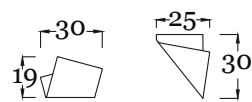

LAMP / LAMPADE

EOS

ECLIPSE

HALO

LEAF

WANDA