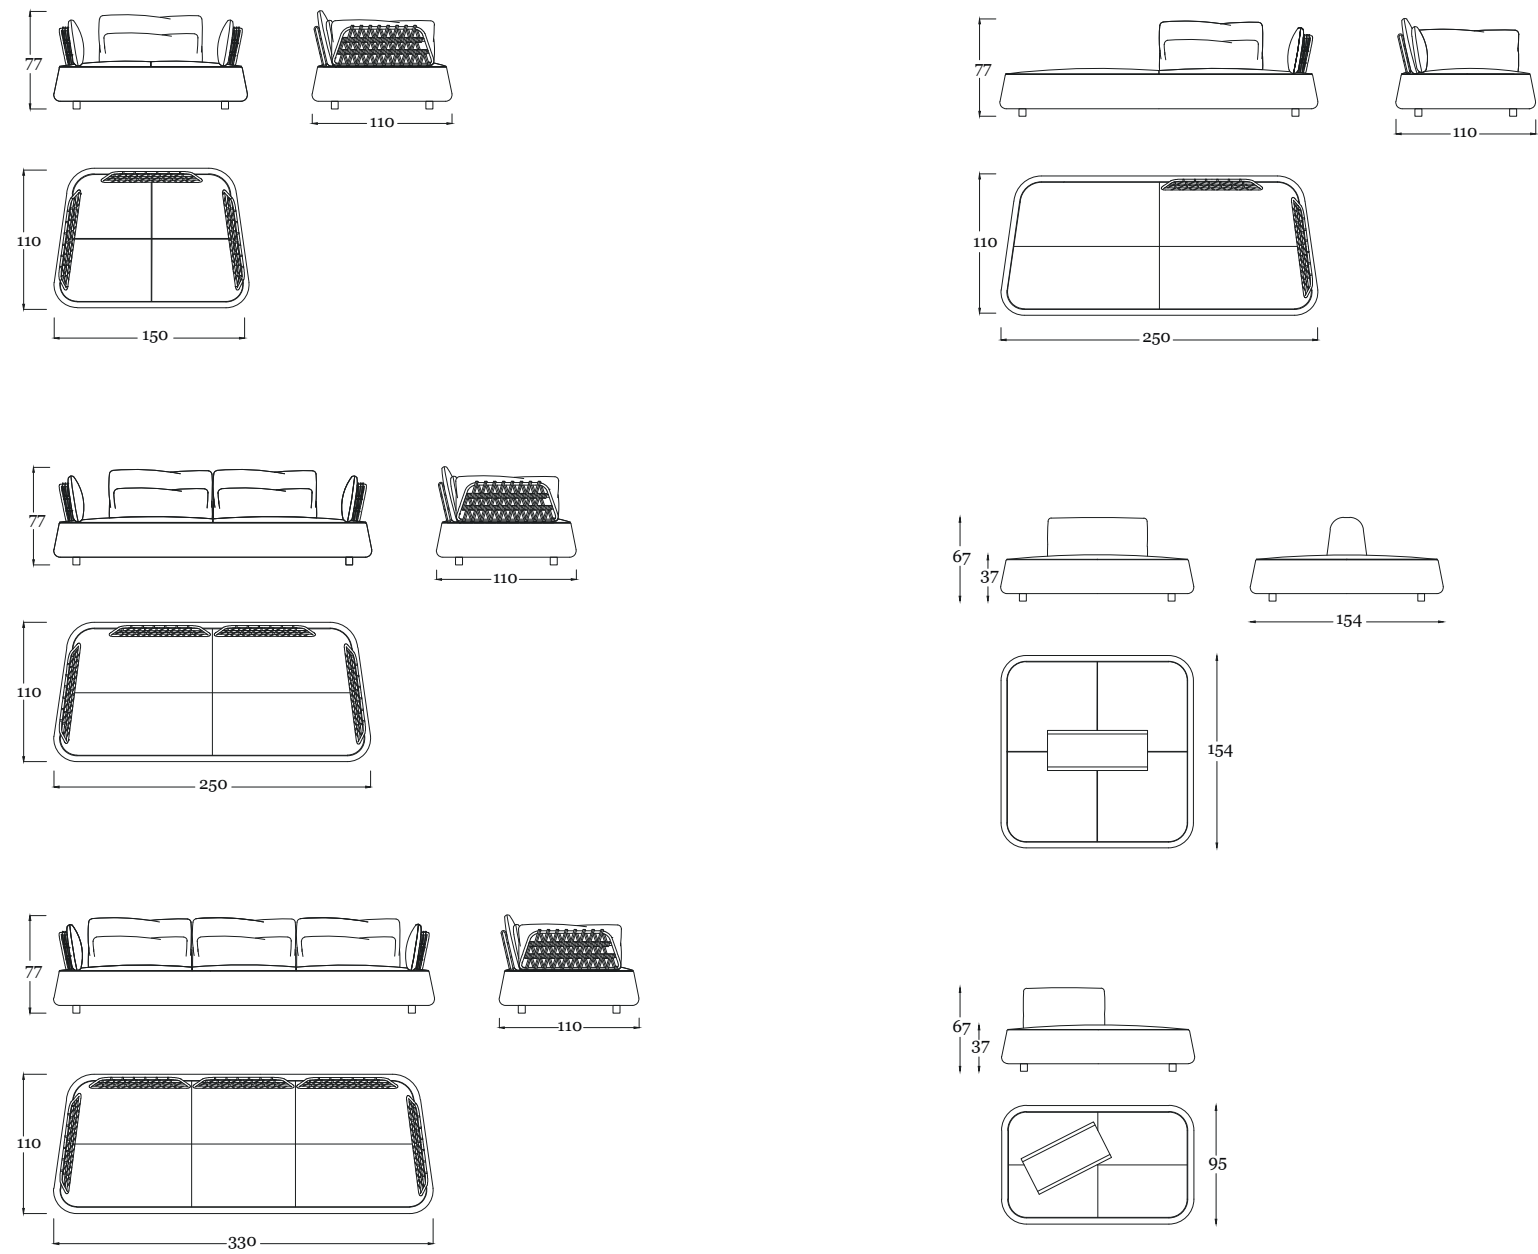

MELODY COLLECTION