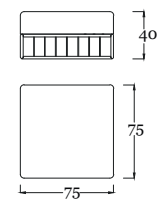

pg.41

*in the picture/in foto:*  
**Poktrona/armchair DIB7/A**  
Bronzo Outdoor - Corda verde - Tessuto SAV2 J235  
*Outdoor Bronze - Green rope - Fabric SAV2 J235*

pg.45

*in the picture/in foto:*  
**Divano/sofa DIB7/C**  
Bronzo Outdoor - Corda verde - Tessuto SAV2 J235  
*Outdoor Bronze - Green rope - Fabric SAV2 J235*  
**Tavolino/Coffe table E12/A**  
Bronzo Outdoor - Top Intarsio larice e mogano  
*Outdoor Bronze - Top Larch & mahogany wood inlay*