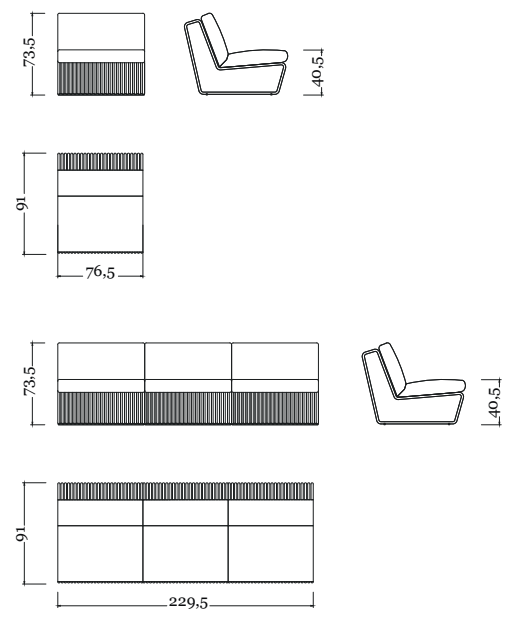

INFINITY COLLECTION