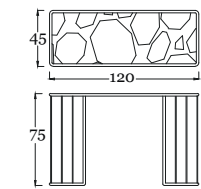

pg.41

*in the picture/in foto:*  
**Poktrona/armchair DIB7/A**  
Bronzo Outdoor - Corda verde - Tessuto SAV2 J235  
*Outdoor Bronze - Green rope - Fabric SAV2 J235*

pg.45

*in the picture/in foto:*  
**Divano/sofa DIB7/C**  
Bronzo Outdoor - Corda verde - Tessuto SAV2 J235  
*Outdoor Bronze - Green rope - Fabric SAV2 J235*  
**Tavolino/Coffe table E12/A**  
Bronzo Outdoor - Top Intarsio larice e mogano  
*Outdoor Bronze - Top Larch & mahogany wood inlay*