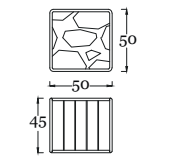

pg.41

*in the picture/in foto:*  
**Poktrona/armchair DIB7/A**  
Bronzo Outdoor - Corda verde - Tessuto SAV2 J235  
*Outdoor Bronze - Green rope - Fabric SAV2 J235*

pg.45

*in the picture/in foto:*  
**Divano/sofa DIB7/C**  
Bronzo Outdoor - Corda verde - Tessuto SAV2 J235  
*Outdoor Bronze - Green rope - Fabric SAV2 J235*  
**Tavolino/Coffe table E12/A**  
Bronzo Outdoor - Top Intarsio larice e mogano  
*Outdoor Bronze - Top Larch & mahogany wood inlay*