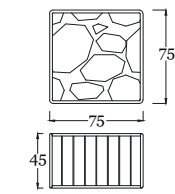

pg.41

*in the picture/in foto:*  
**Poktrona/armchair DIB7/A**  
Bronzo Outdoor - Corda verde - Tessuto SAV2 J235  
*Outdoor Bronze - Green rope - Fabric SAV2 J235*

pg.45

*in the picture/in foto:*  
**Divano/sofa DIB7/C**  
Bronzo Outdoor - Corda verde - Tessuto SAV2 J235  
*Outdoor Bronze - Green rope - Fabric SAV2 J235*  
**Tavolino/Coffe table E12/A**  
Bronzo Outdoor - Top Intarsio larice e mogano  
*Outdoor Bronze - Top Larch & mahogany wood inlay*